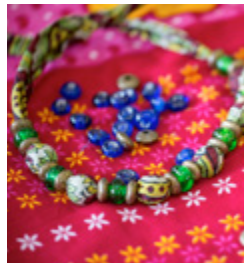

What is Shanga?

Shanga is a successful social enterprise which employs people with disabilities to create unique, high quality, handmade jewellery, glassware and homeware using recycled materials.

Combining an uplifting local community project with unique artistic activities and an opportunity to purchase handmade gifts, Shanga has been a favourite Arusha tourist destination since 2007.

Shanga is a project of Elewana as part of their CSR commitment to the people of Tanzania. Elewana Arusha Coffee Lodge is the home of Shanga, which comprises an open workshop for glass-blowing, weaving, sewing, tingatinga, bead-making and metal work, as well as a shop showcasing handmade Shanga products.